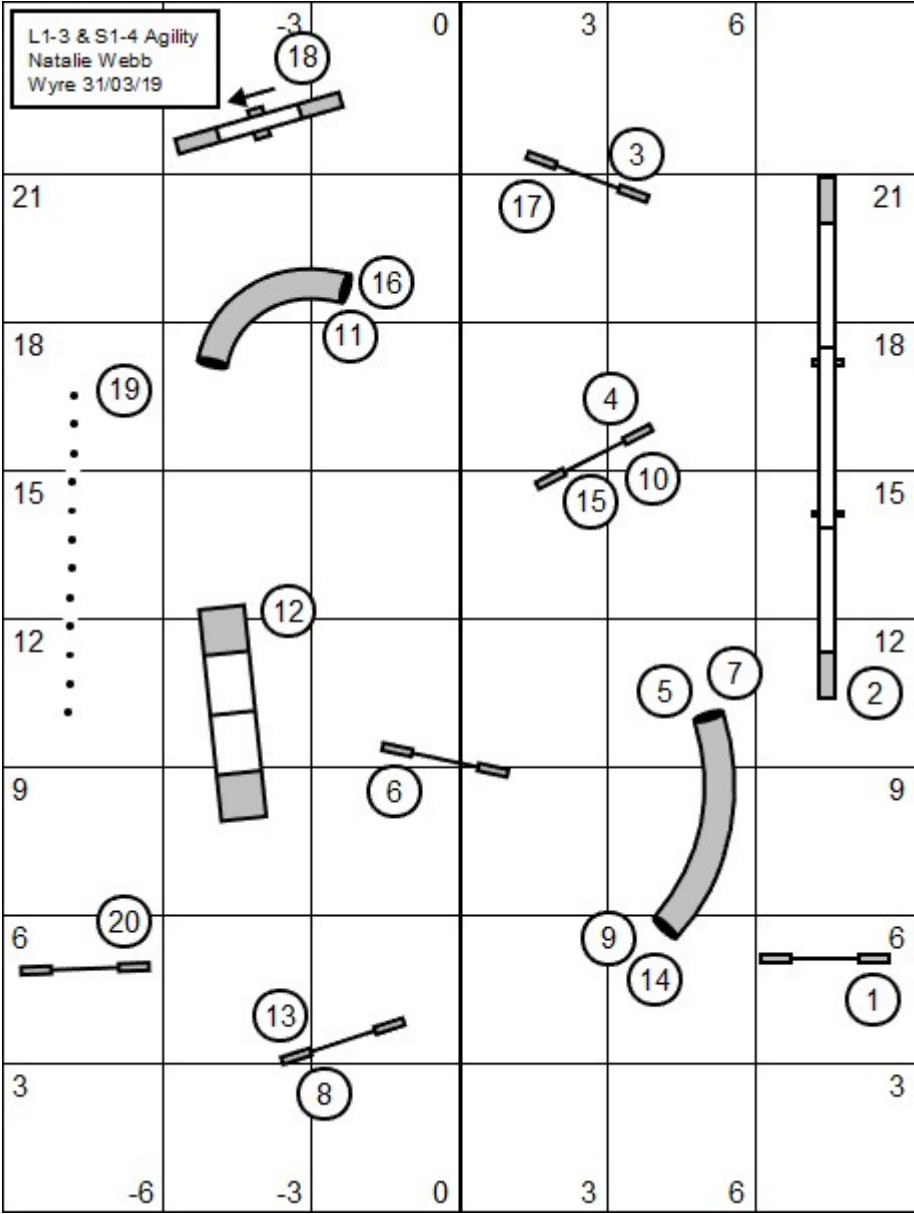

GAMBLERS WAO Welsh Try-Outs
 Natalie Webb 01/10/2017

10 point gamble = A, B, C, D
 20 point gamble = A, B, C, D FROM BEHIND THE LINE

300/400 16 seconds
 500/600 14 seconds

L1-3 & S1-4 Agility
 Natalie Webb
 Wyre 31/03/19