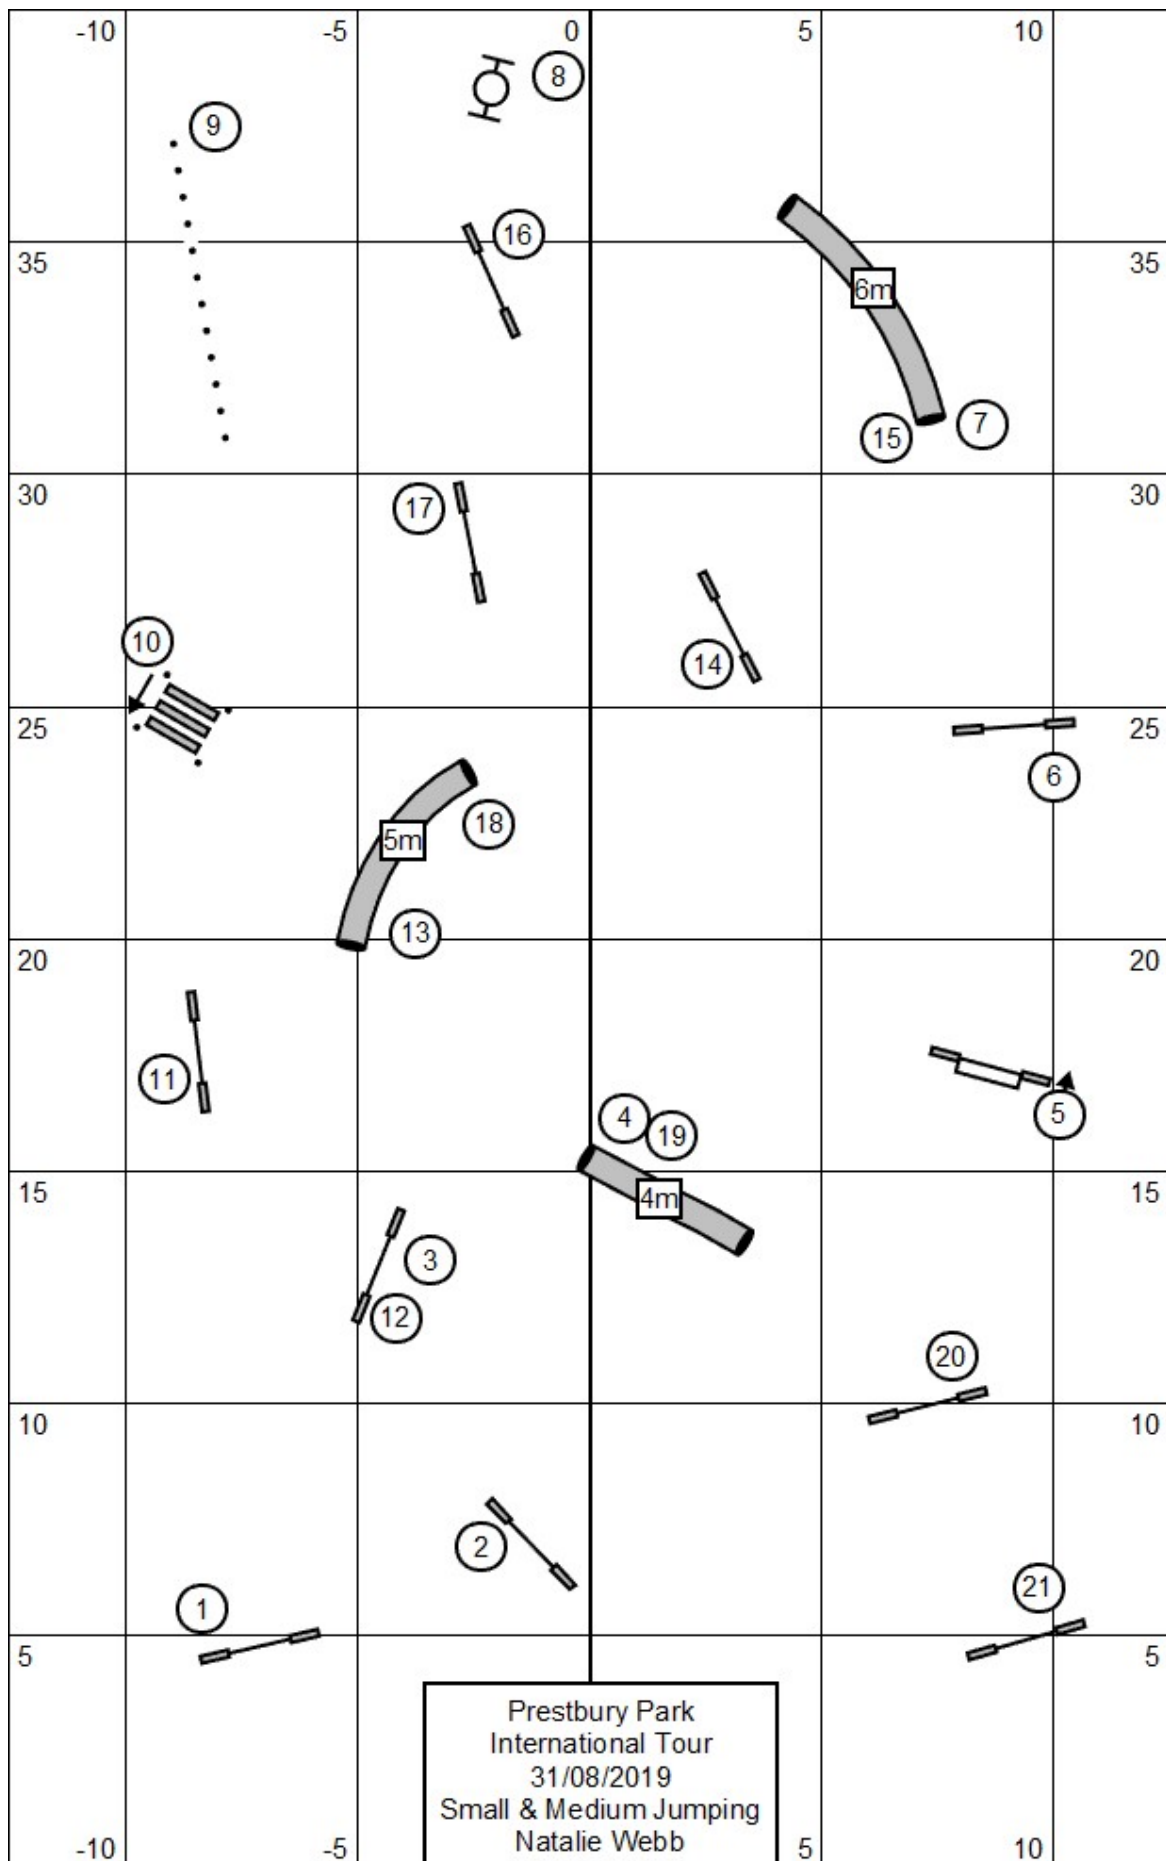

Prestbury Park
International Tour
31/08/2019
Small & Medium Jumping
Natalie Webb