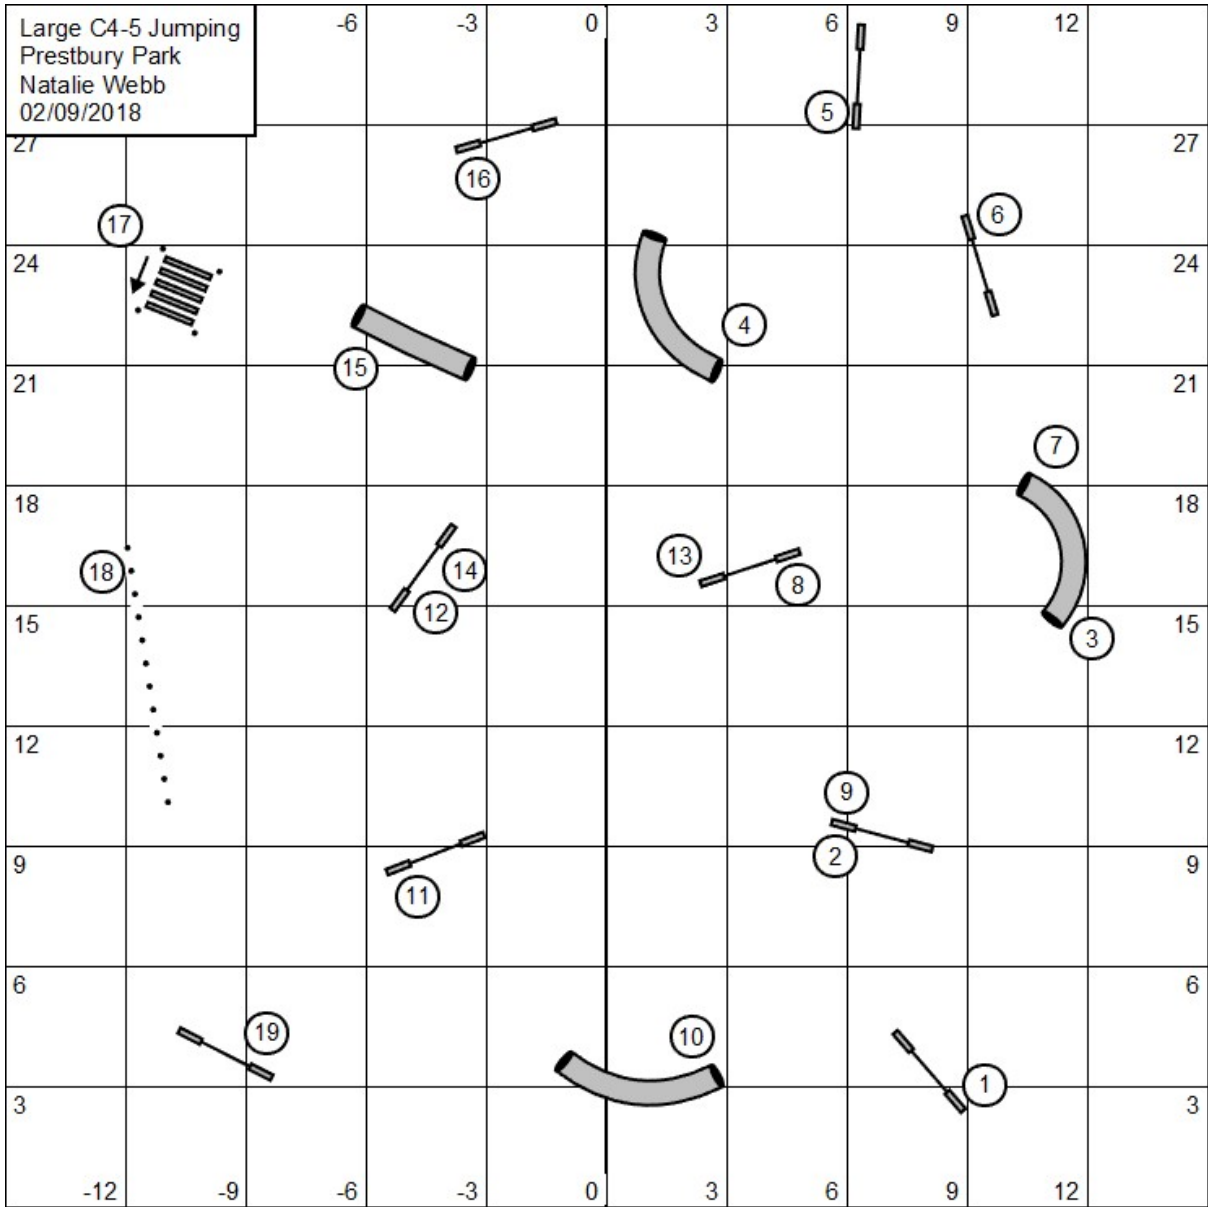

Large C4-5 Jumping
Prestbury Park
Natalie Webb
02/09/2018