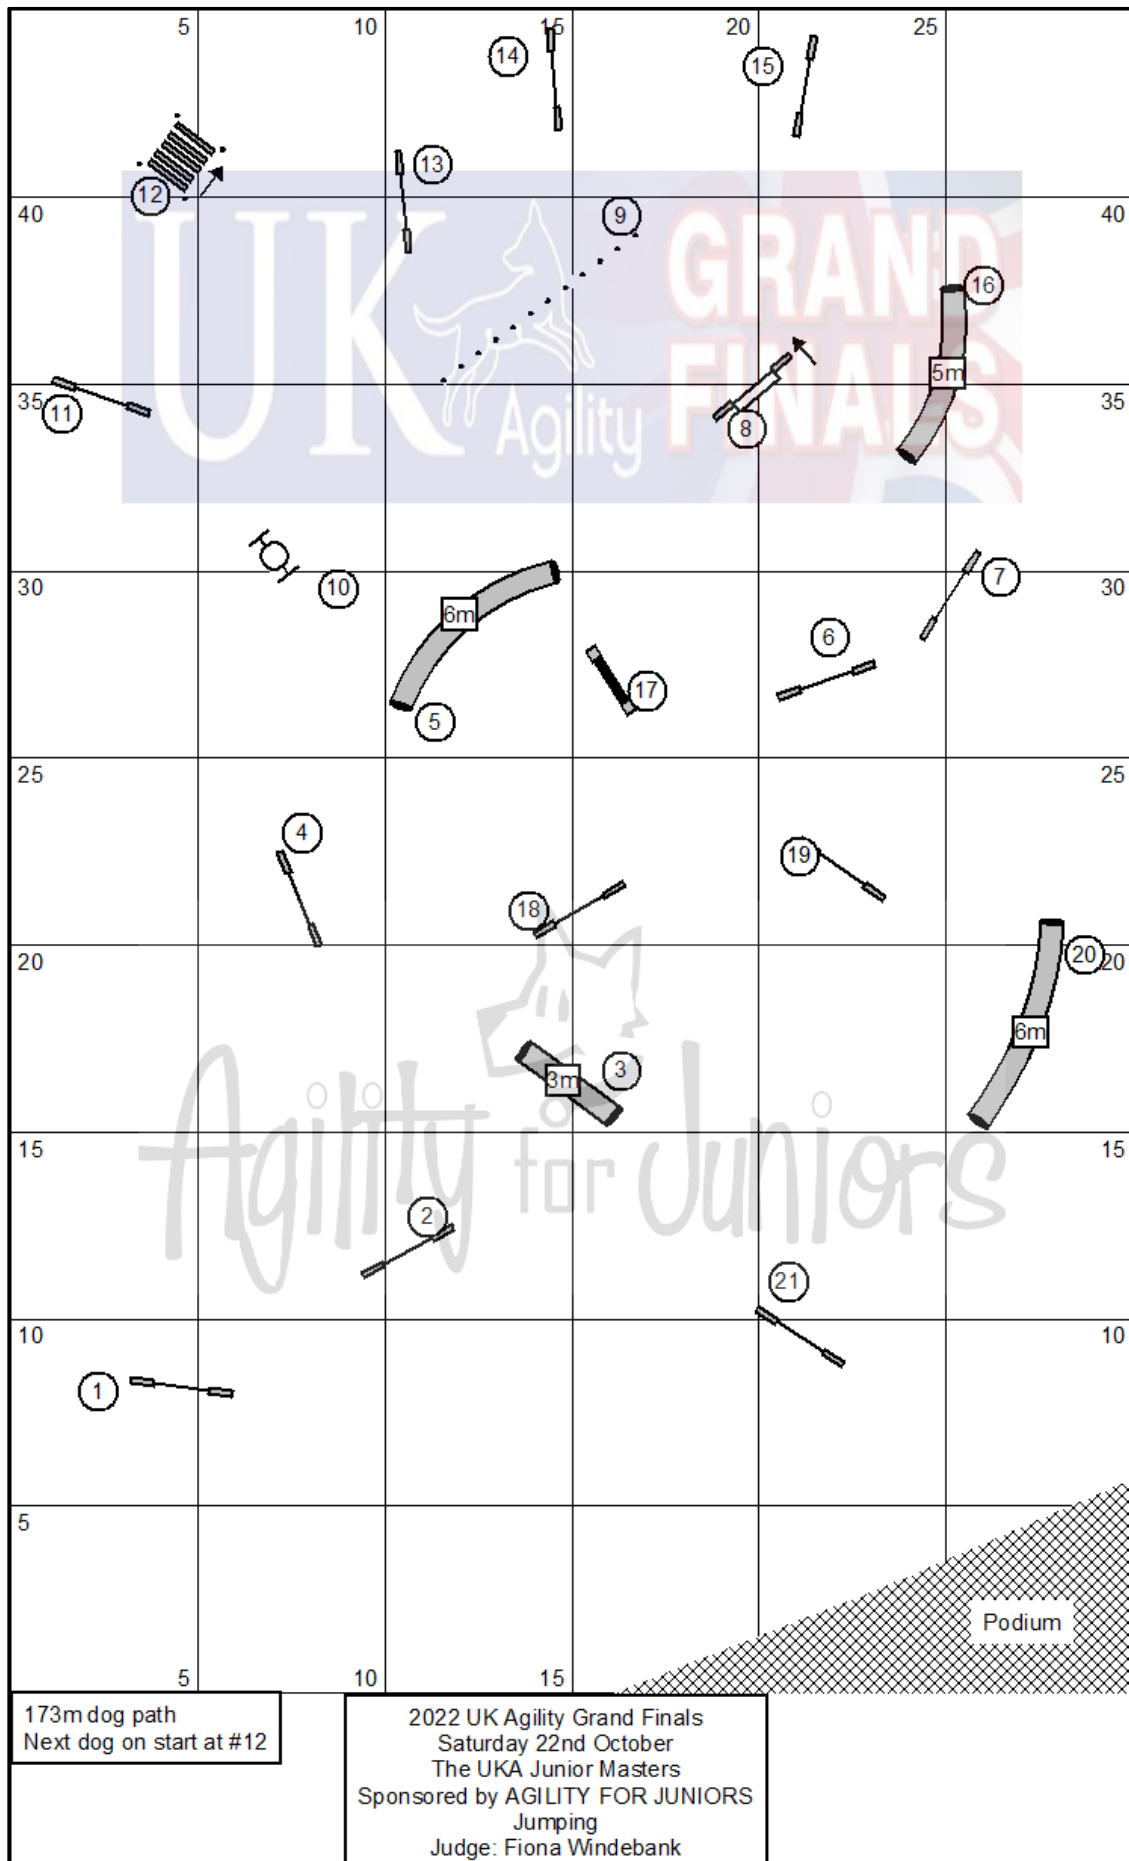

Saturday 22nd October 2022 Courses

Course Maps are a general layout and maybe subject to changes.

Saturday 22nd October 2022 Courses

Course Maps are a general layout and maybe subject to changes.

Saturday 22nd October 2022 Courses

Course Maps are a general layout and maybe subject to changes.

Saturday 22nd October 2022 Courses

Course Maps are a general layout and maybe subject to changes.

Saturday 22nd October 2022 Courses

Course Maps are a general layout and maybe subject to changes.

Saturday 22nd October 2022 Courses

Course Maps are a general layout and maybe subject to changes.