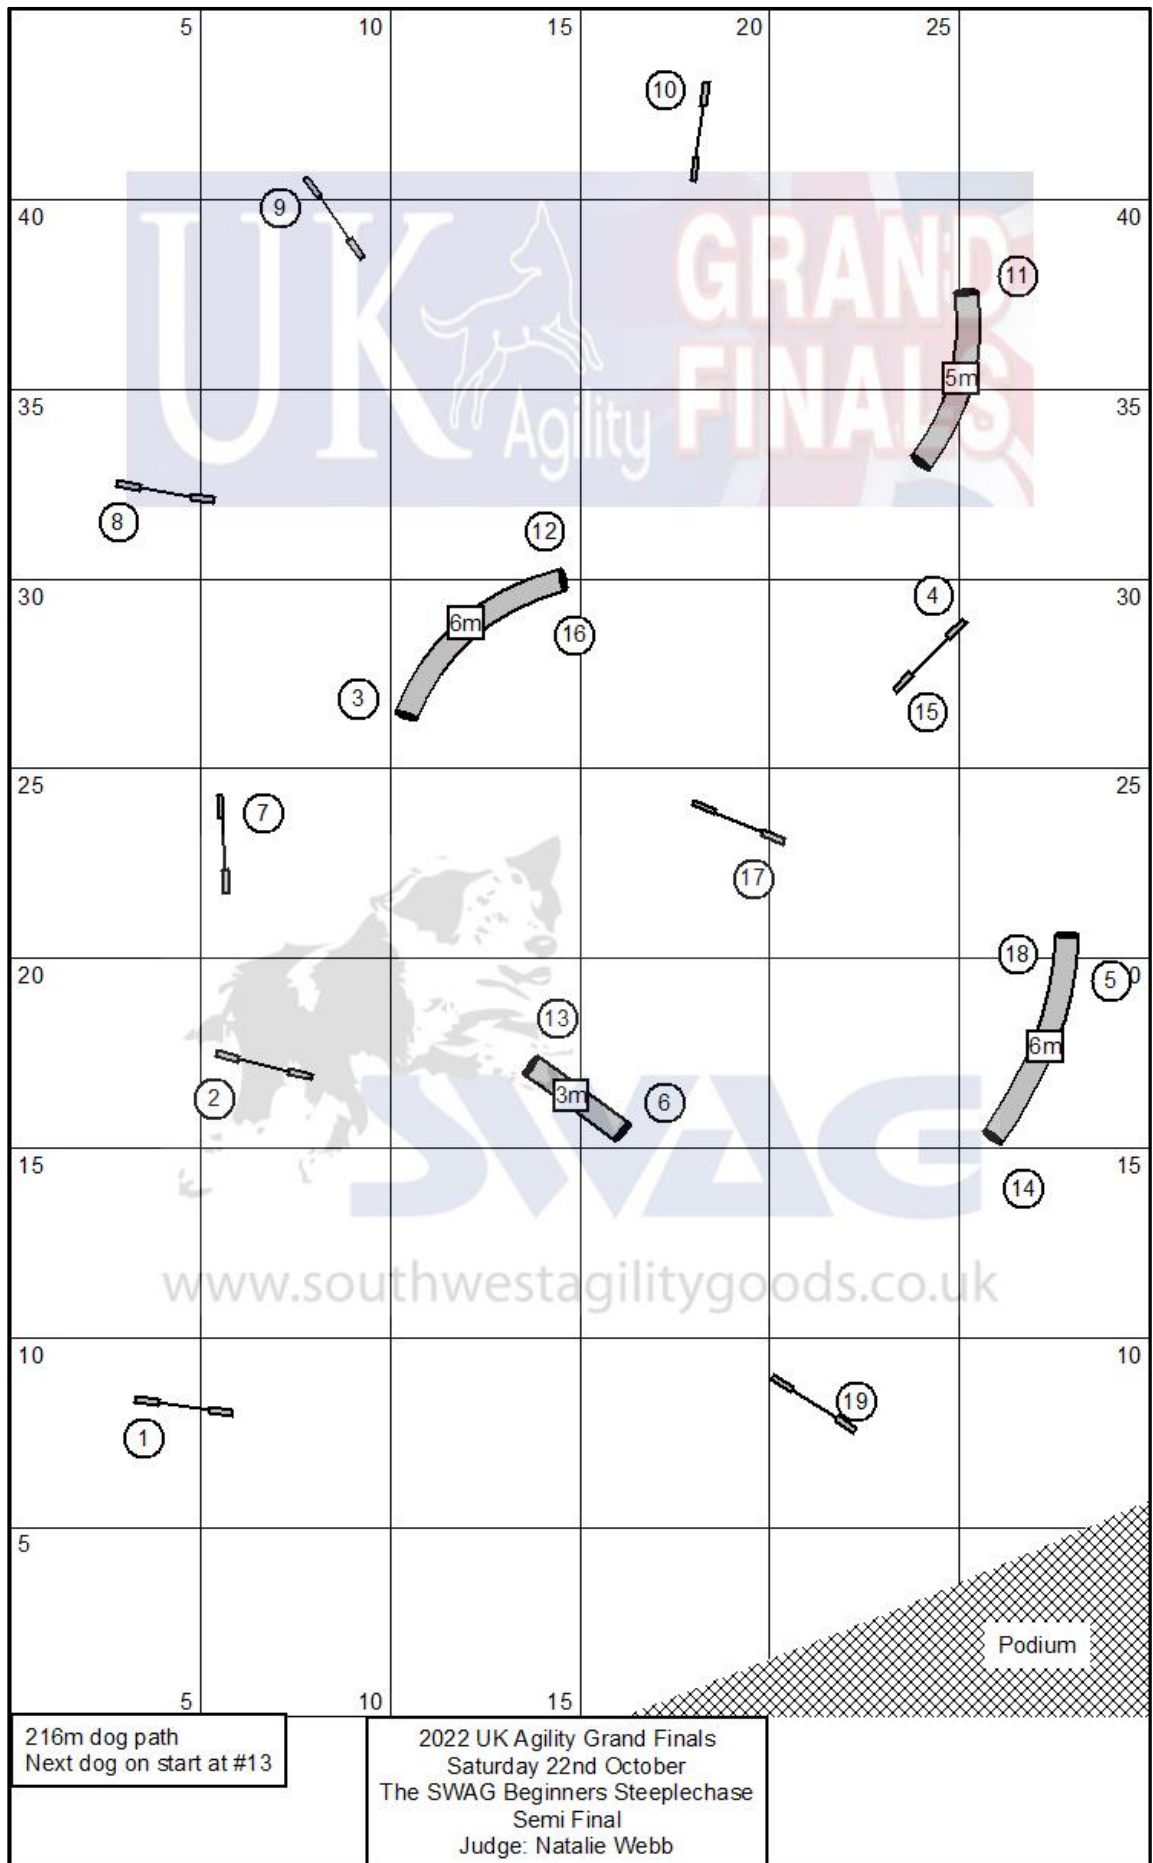

Saturday 22nd October 2022 Courses

Course Maps are a general layout and maybe subject to changes.

Saturday 22nd October 2022 Courses

Course Maps are a general layout and maybe subject to changes.

Saturday 22nd October 2022 Courses

Course Maps are a general layout and maybe subject to changes.

Saturday 22nd October 2022 Courses

Course Maps are a general layout and maybe subject to changes.

Saturday 22nd October 2022 Courses

Course Maps are a general layout and maybe subject to changes.

Saturday 22nd October 2022 Courses

Course Maps are a general layout and maybe subject to changes.