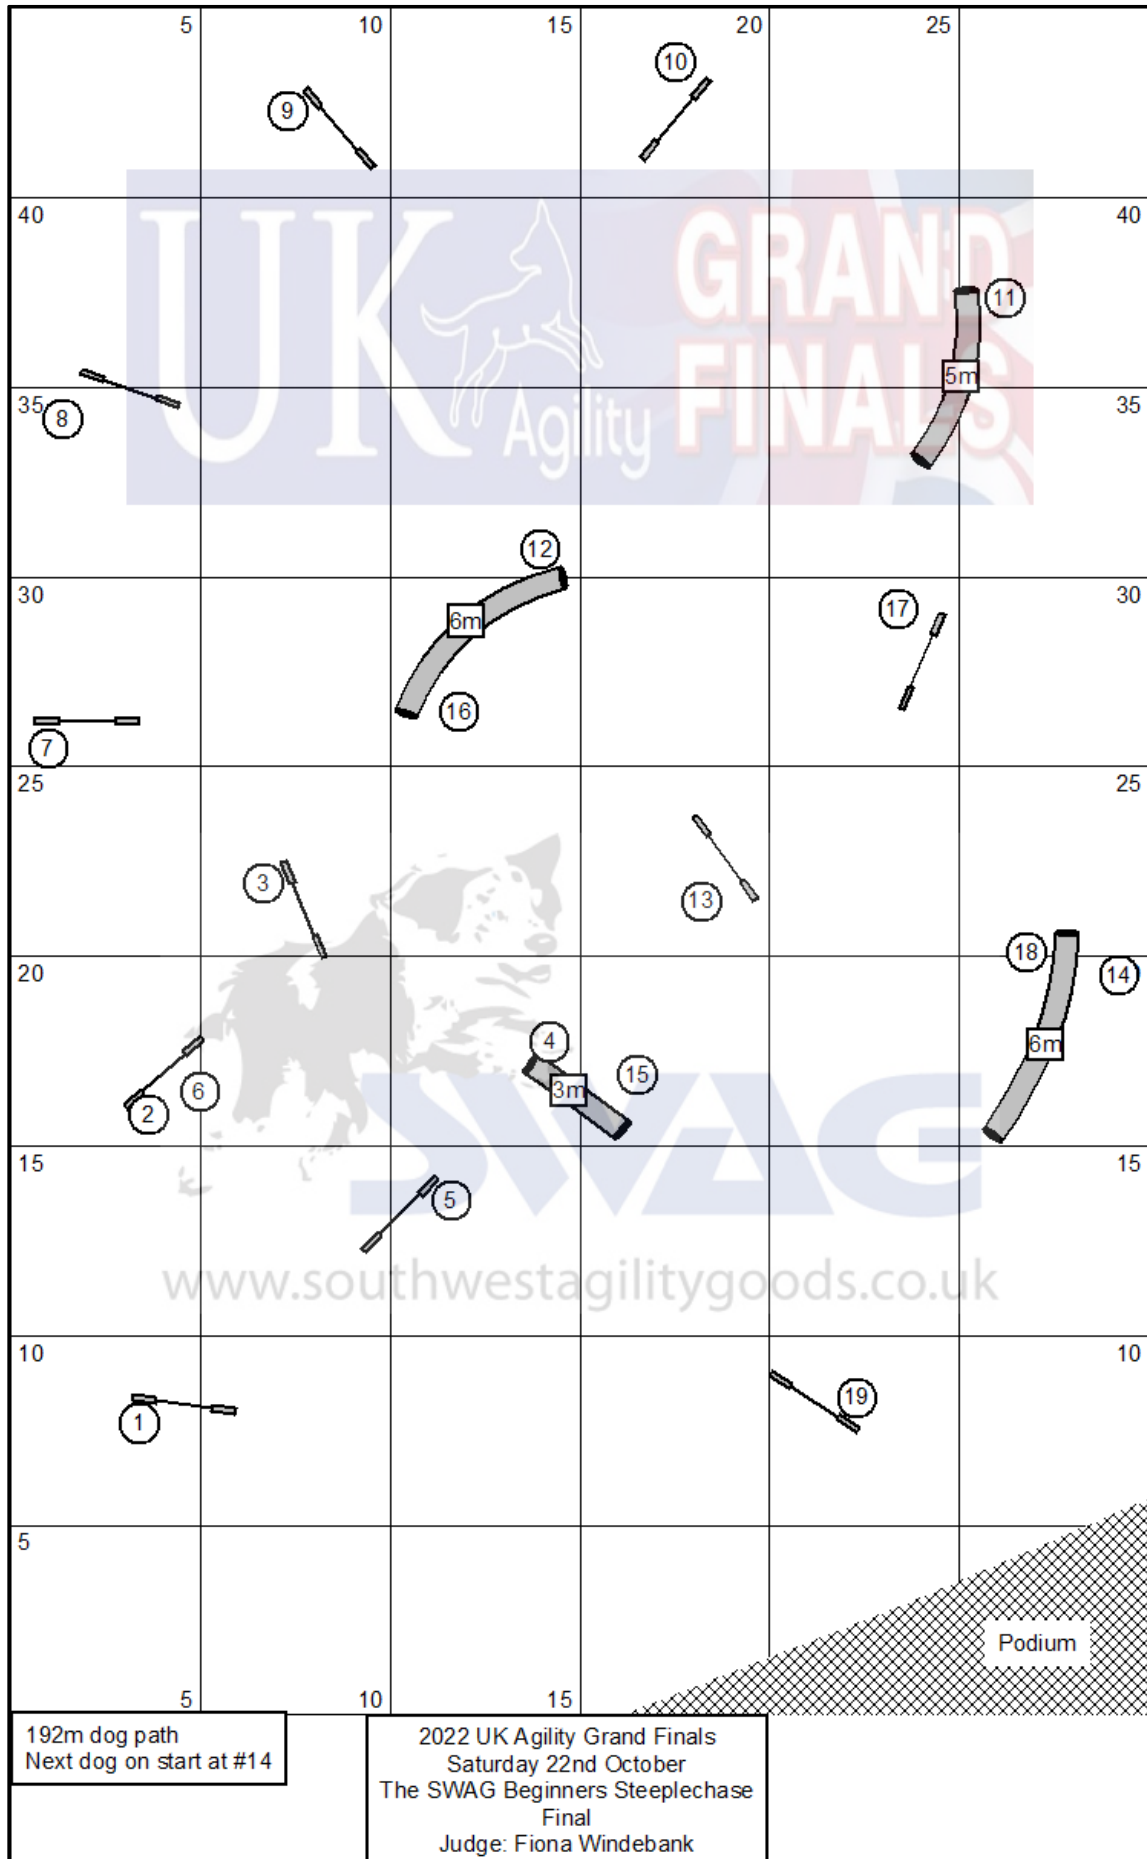

Saturday 22nd October 2022 Courses

Course Maps are a general layout and maybe subject to changes.

Saturday 22nd October 2022 Courses

Course Maps are a general layout and maybe subject to changes.

Saturday 22nd October 2022 Courses

Course Maps are a general layout and maybe subject to changes.

Saturday 22nd October 2022 Courses

Course Maps are a general layout and maybe subject to changes.

Saturday 22nd October 2022 Courses

Course Maps are a general layout and maybe subject to changes.

Saturday 22nd October 2022 Courses

Course Maps are a general layout and maybe subject to changes.