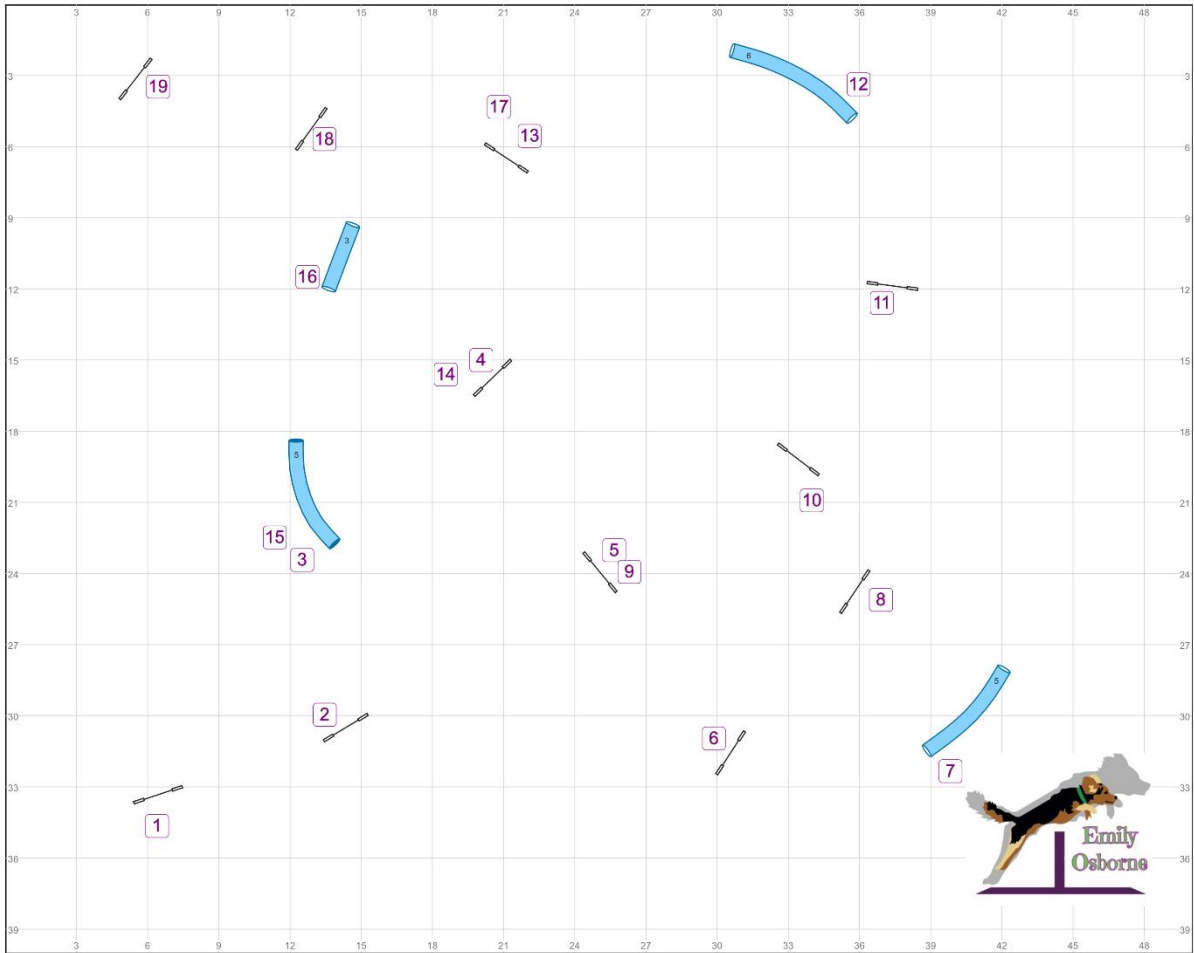

Norton Steeplechase Semi-Final

Path length (m): 198

www.smarteragility.com

© Emily Osborne

Norton Steeplechase Final

Path length (m): 189.3

www.smarteragility.com

© Emily Osborne