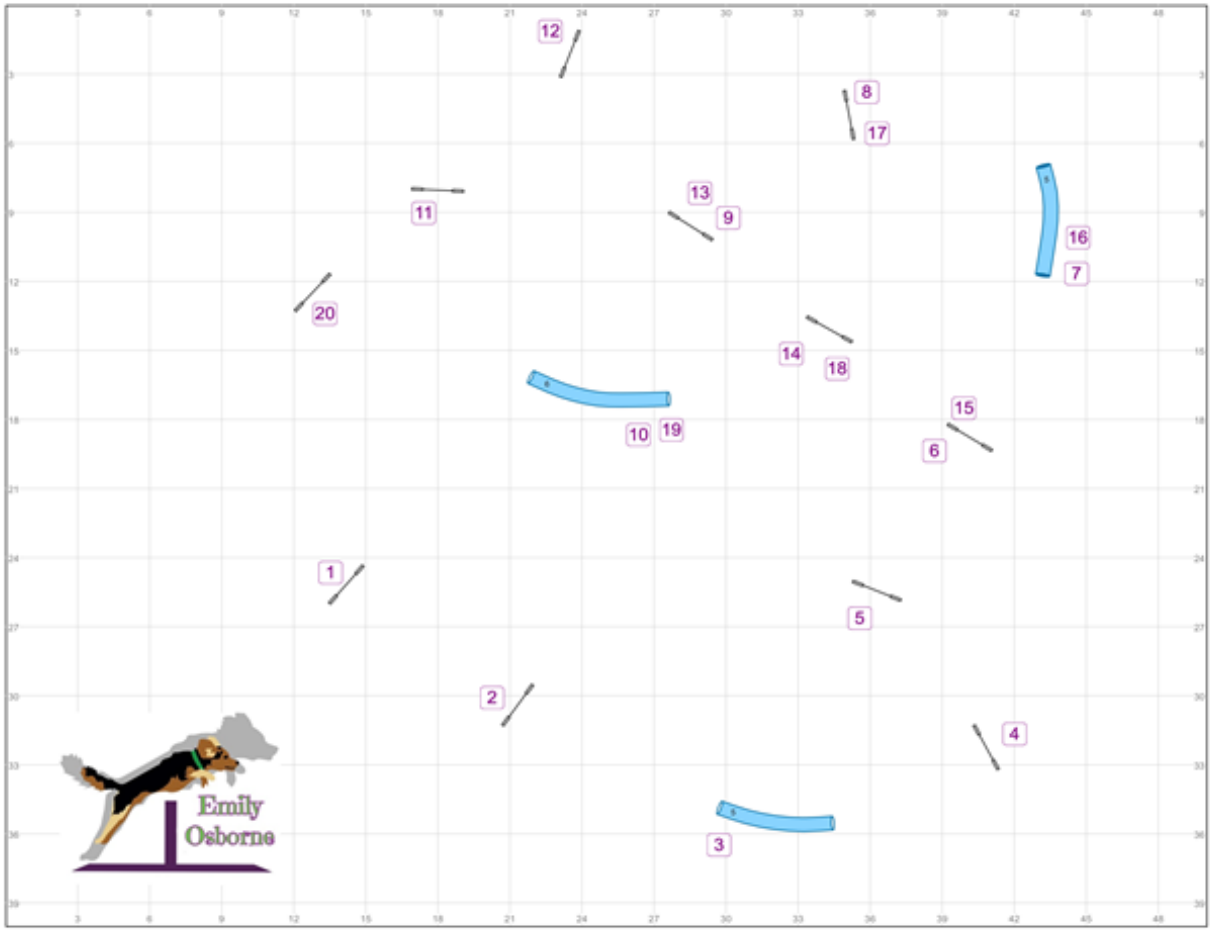

Norton Steeplechase Semi-Final

Path length (m): 198

www.smarteragility.com

© Emily Osborne

Norton Steeplechase Final

Path length (m): 189.3

www.smarteragility.com

© Emily Osborne