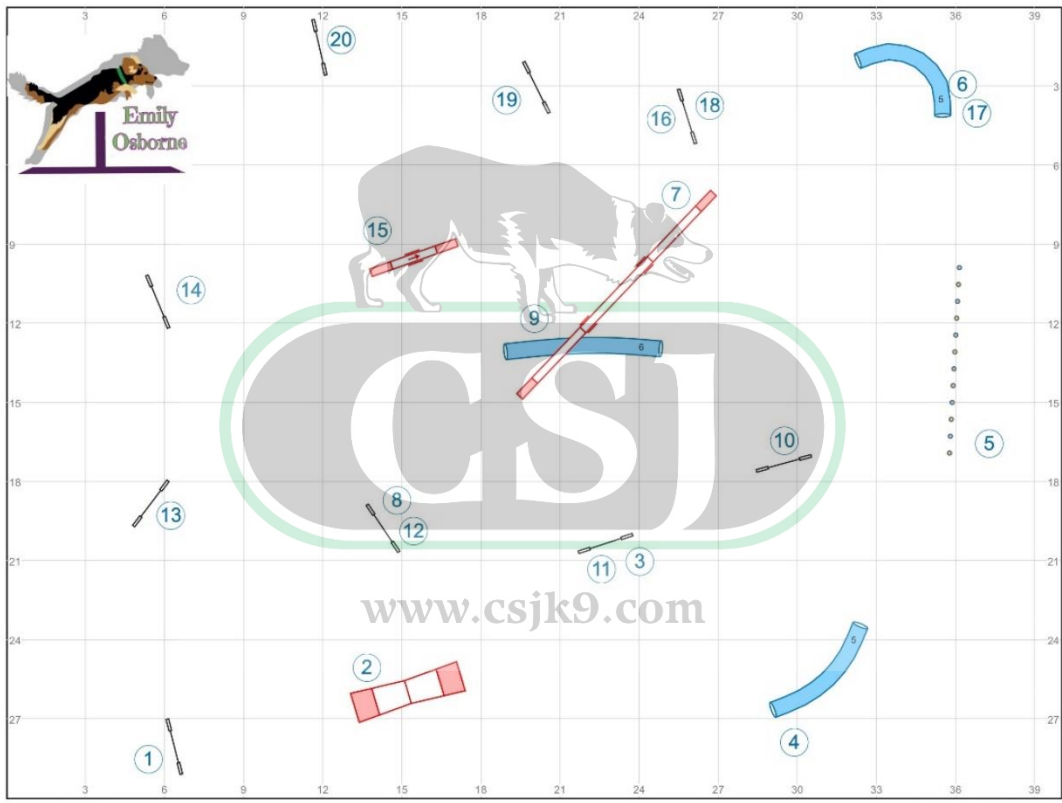

UKA GRAND FINALS 2023 – FRIDAY COURSES

SWAG Beginners Steeplechase Semi Final

CSJ Grand Prix Semi Final

SWAG Beginners Steeplechase Final

Path length (m): 187.6

www.smarteragility.com  
© Emily Osborne

Agility World Team Individual Run

Path length (m): 182.7

www.smarteragility.com  
© Emily Osborne

CSJ Grand Prix Final

Path length (m): 207.5

www.smarteragility.com  
© Emily Osborne

Agility World Team Relay

Path length (m): 150.3 | 153.4

www.smarteragility.com  
© Emily Osborne