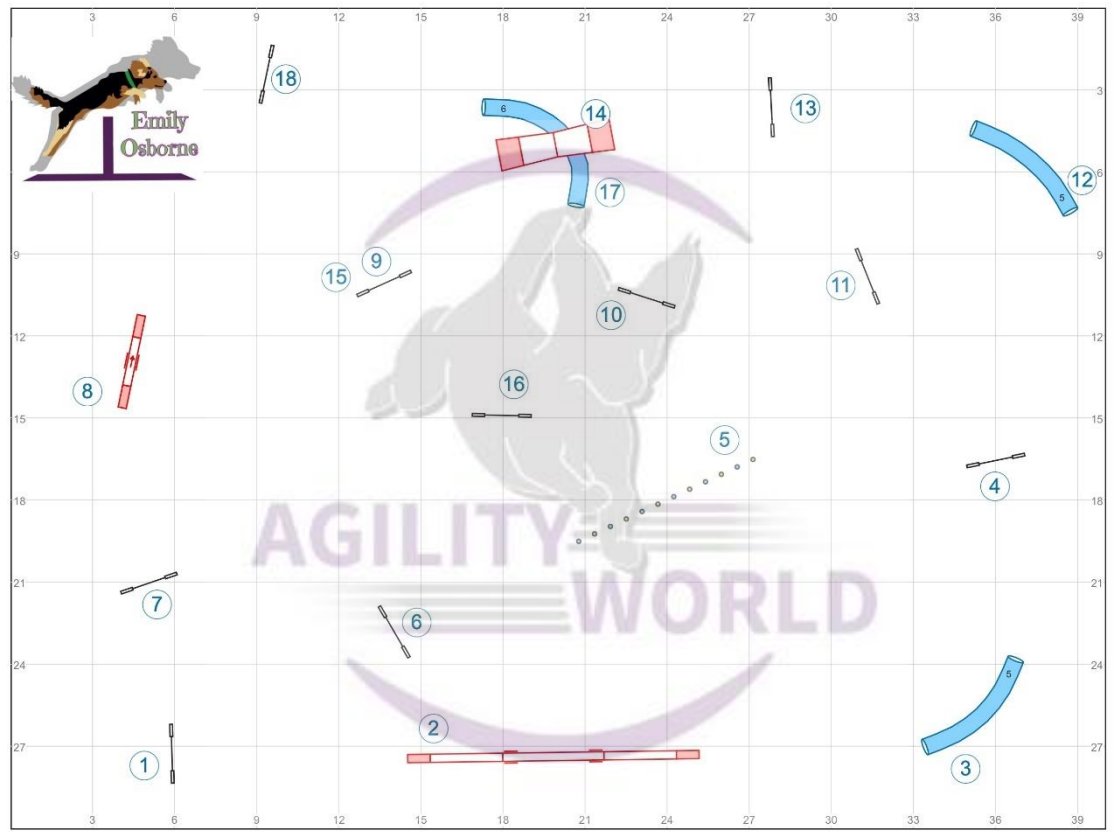

UKA GRAND FINALS 2023 – FRIDAY COURSES

SWAG Beginners Steeplechase Semi Final

CSJ Grand Prix Semi Final

SWAG Beginners Steeplechase Final

Path length (m): 187.6

www.smarteragility.com  
© Emily Osborne

Agility World Team Individual Run

Path length (m): 182.7

www.smarteragility.com  
© Emily Osborne

CSJ Grand Prix Final

Path length (m): 207.5

www.smarteragility.com  
© Emily Osborne

Agility World Team Relay

Path length (m): 150.3 | 153.4

www.smarteragility.com  
© Emily Osborne