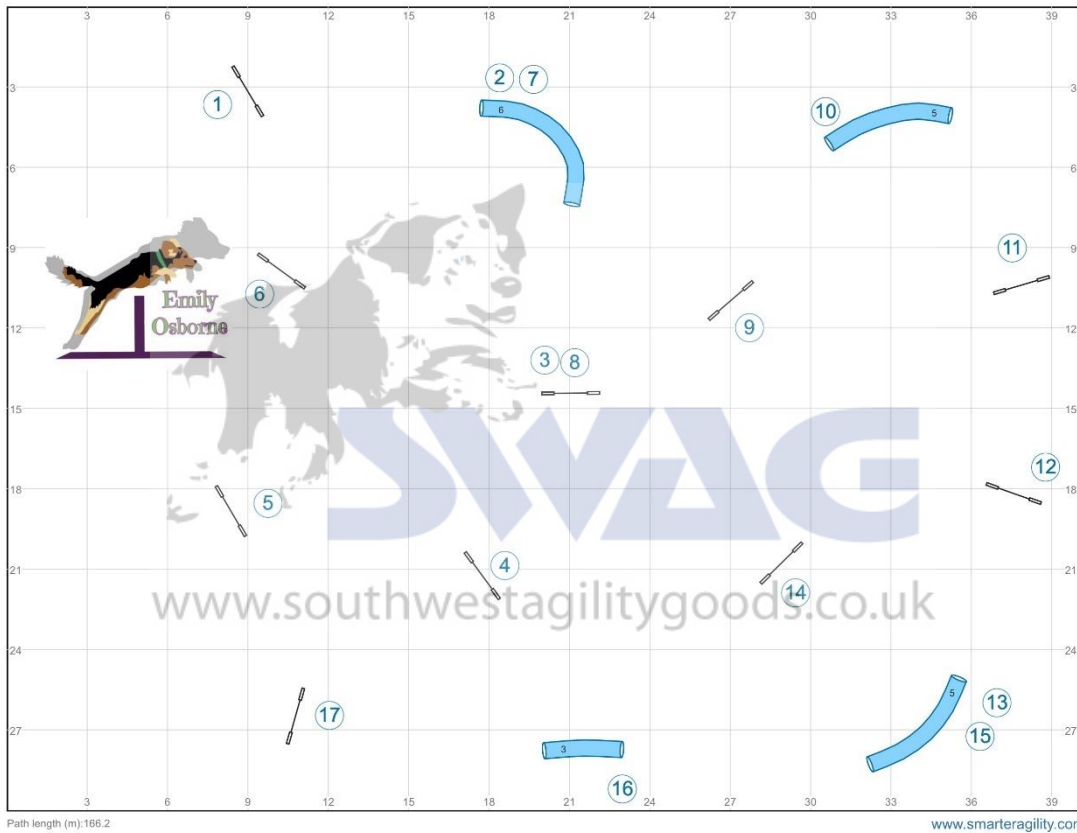

UKA GRAND FINALS 2023 – FRIDAY COURSES

SWAG Beginners Steeplechase Semi Final

CSJ Grand Prix Semi Final

SWAG Beginners Steeplechase Final

Path length (m): 187.6

www.smarteragility.com  
© Emily Osborne

Agility World Team Individual Run

Path length (m): 182.7

www.smarteragility.com  
© Emily Osborne

CSJ Grand Prix Final

Path length (m): 207.5

www.smarteragility.com  
© Emily Osborne

Agility World Team Relay

Path length (m): 150.3 | 153.4

www.smarteragility.com  
© Emily Osborne