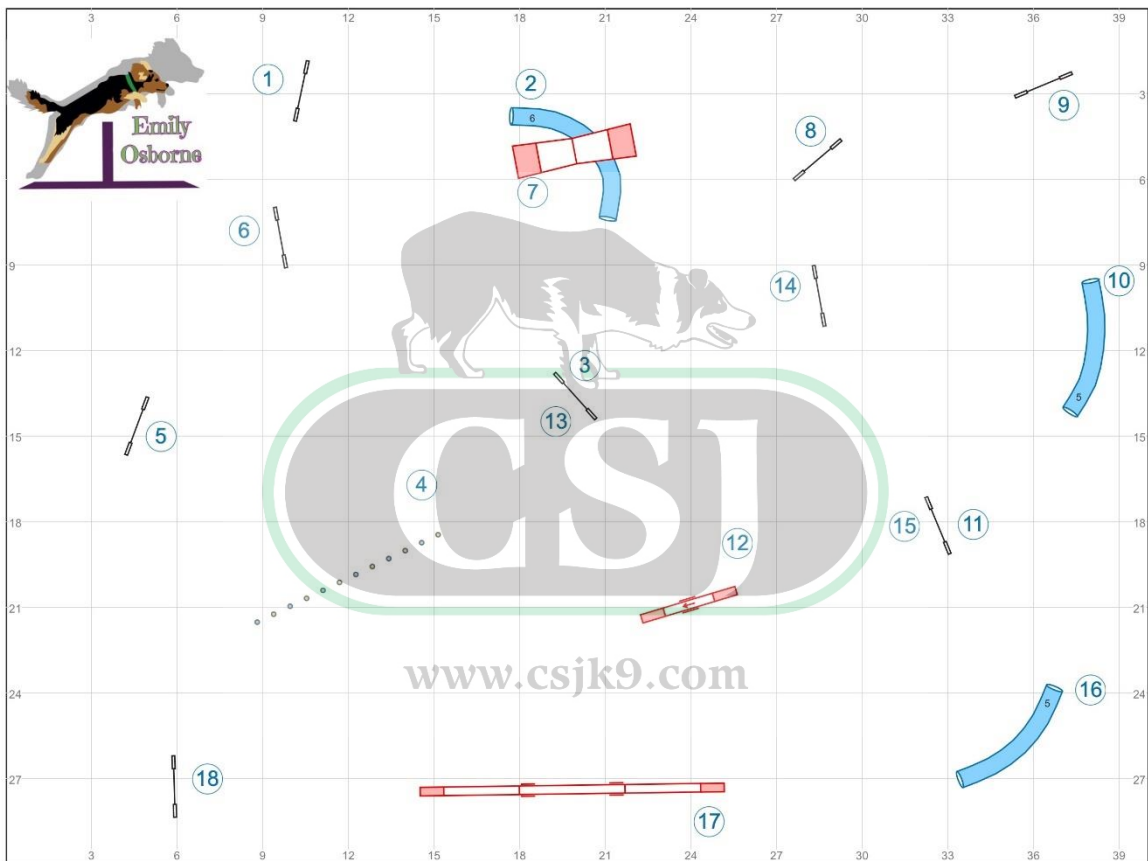

UKA GRAND FINALS 2023 – FRIDAY COURSES

SWAG Beginners Steeplechase Semi Final

CSJ Grand Prix Semi Final

SWAG Beginners Steeplechase Final

Path length (m): 187.6

www.smarteragility.com  
© Emily Osborne

Agility World Team Individual Run

Path length (m): 182.7

www.smarteragility.com  
© Emily Osborne

CSJ Grand Prix Final

Path length (m): 207.5

www.smarteragility.com  
© Emily Osborne

Agility World Team Relay

Path length (m): 150.3 | 153.4

www.smarteragility.com  
© Emily Osborne